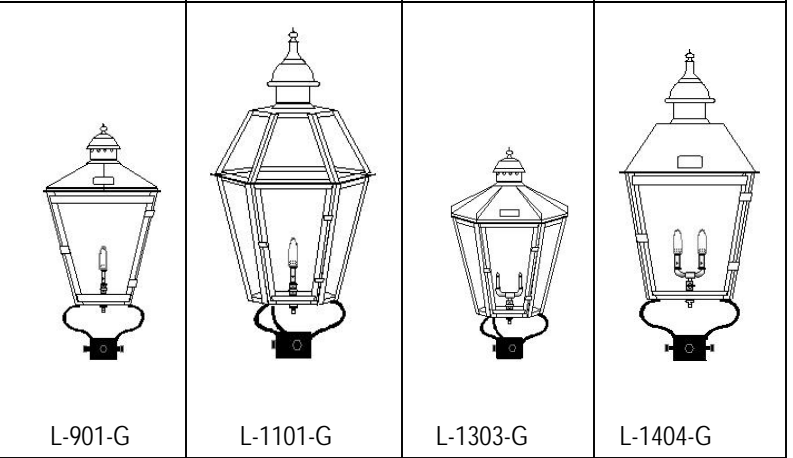

900 SERIES – GAS MODEL, FOUR SIDED

- L901-G POST MOUNT 1 GAS BURNER MANTLE
- L902-G POST MOUNT 1 OPEN FLAME BURNER
- L903-G POST MOUNT 2 OPEN FLAME BURNERS
- L904-G POST MOUNT 2 GAS BURNER MANTLES

400 SERIES – GAS MODEL, SIX SIDED

- L401-G POST MOUNT 1 GAS BURNER MANTLE
- L402-G POST MOUNT 1 OPEN FLAME BURNER
- L403-G POST MOUNT 2 OPEN FLAME BURNERS
- L404-G POST MOUNT 2 GAS BURNER MANTLES

1100 SERIES – GAS MODEL, FOUR SIDED

- L1101-G POST MOUNT 1 GAS BURNER MANTLE
- L1102-G POST MOUNT 1 OPEN FLAME BURNER
- L1103-G POST MOUNT 2 OPEN FLAME BURNERS
- L1104-G POST MOUNT 2 GAS BURNER MANTLES

500 SERIES – GAS MODEL, SIX SIDED

- L501-G POST MOUNT 1 GAS BURNER MANTLE
- L502-G POST MOUNT 1 OPEN FLAME BURNER
- L503-G POST MOUNT 2 OPEN FLAME BURNERS
- L504-G POST MOUNT 2 GAS BURNER MANTLES

1300 SERIES – GAS MODEL, FOUR SIDED

- L1301-G POST MOUNT 1 GAS BURNER MANTLE
- L1302-G POST MOUNT 1 OPEN FLAME BURNER
- L1303-G POST MOUNT 2 OPEN FLAME BURNERS
- L1304-G POST MOUNT 2 GAS BURNER MANTLES

600 SERIES – GAS MODEL, SIX SIDED

- L601-G POST MOUNT 1 GAS BURNER MANTLE
- L602-G POST MOUNT 1 OPEN FLAME BURNER
- L603-G POST MOUNT 2 OPEN FLAME BURNERS
- L604-G POST MOUNT 2 GAS BURNER MANTLES

1400 SERIES – GAS MODEL, FOUR SIDED

- L1401-G POST MOUNT 1 GAS BURNER MANTLE
- L1402-G POST MOUNT 1 OPEN FLAME BURNER
- L1403-G POST MOUNT 2 OPEN FLAME BURNERS
- L1404-G POST MOUNT 2 GAS BURNER MANTLES

1500 SERIES – GAS MODEL, FOUR SIDED

- L1501-G POST MOUNT 1 GAS BURNER MANTLE
- L1502-G POST MOUNT 1 OPEN FLAME BURNER
- L1503-G POST MOUNT 2 OPEN FLAME BURNERS
- L1504-G POST MOUNT 2 GAS BURNER MANTLES