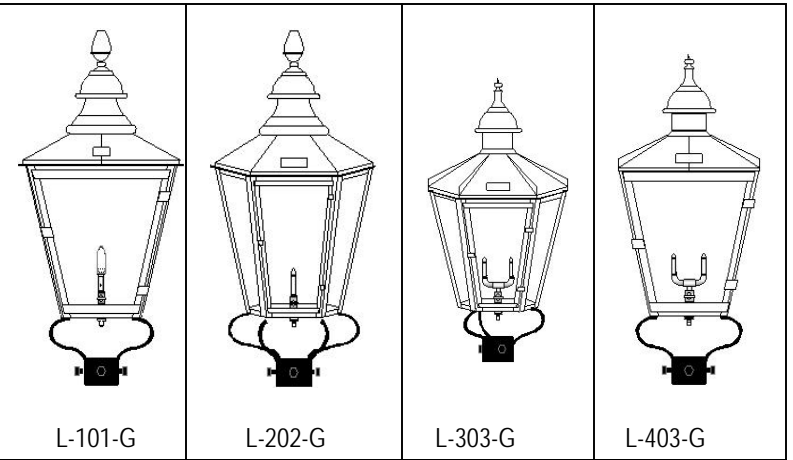

900 SERIES – GAS MODEL, FOUR SIDED

- L901-G POST MOUNT 1 GAS BURNER MANTLE
- L902-G POST MOUNT 1 OPEN FLAME BURNER
- L903-G POST MOUNT 2 OPEN FLAME BURNERS
- L904-G POST MOUNT 2 GAS BURNER MANTLES

400 SERIES – GAS MODEL, SIX SIDED

- L401-G POST MOUNT 1 GAS BURNER MANTLE
- L402-G POST MOUNT 1 OPEN FLAME BURNER
- L403-G POST MOUNT 2 OPEN FLAME BURNERS
- L404-G POST MOUNT 2 GAS BURNER MANTLES

1100 SERIES – GAS MODEL, FOUR SIDED

- L1101-G POST MOUNT 1 GAS BURNER MANTLE
- L1102-G POST MOUNT 1 OPEN FLAME BURNER
- L1103-G POST MOUNT 2 OPEN FLAME BURNERS
- L1104-G POST MOUNT 2 GAS BURNER MANTLES

500 SERIES – GAS MODEL, SIX SIDED

- L501-G POST MOUNT 1 GAS BURNER MANTLE
- L502-G POST MOUNT 1 OPEN FLAME BURNER
- L503-G POST MOUNT 2 OPEN FLAME BURNERS
- L504-G POST MOUNT 2 GAS BURNER MANTLES

1300 SERIES – GAS MODEL, FOUR SIDED

- L1301-G POST MOUNT 1 GAS BURNER MANTLE
- L1302-G POST MOUNT 1 OPEN FLAME BURNER
- L1303-G POST MOUNT 2 OPEN FLAME BURNERS
- L1304-G POST MOUNT 2 GAS BURNER MANTLES

600 SERIES – GAS MODEL, SIX SIDED

- L601-G POST MOUNT 1 GAS BURNER MANTLE
- L602-G POST MOUNT 1 OPEN FLAME BURNER
- L603-G POST MOUNT 2 OPEN FLAME BURNERS
- L604-G POST MOUNT 2 GAS BURNER MANTLES

1400 SERIES – GAS MODEL, FOUR SIDED

- L1401-G POST MOUNT 1 GAS BURNER MANTLE
- L1402-G POST MOUNT 1 OPEN FLAME BURNER
- L1403-G POST MOUNT 2 OPEN FLAME BURNERS
- L1404-G POST MOUNT 2 GAS BURNER MANTLES

1500 SERIES – GAS MODEL, FOUR SIDED

- L1501-G POST MOUNT 1 GAS BURNER MANTLE
- L1502-G POST MOUNT 1 OPEN FLAME BURNER
- L1503-G POST MOUNT 2 OPEN FLAME BURNERS
- L1504-G POST MOUNT 2 GAS BURNER MANTLES