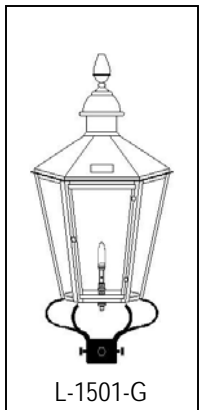

900 SERIES – GAS MODEL, FOUR SIDED

- L901-G POST MOUNT 1 GAS BURNER MANTLE
- L902-G POST MOUNT 1 OPEN FLAME BURNER
- L903-G POST MOUNT 2 OPEN FLAME BURNERS
- L904-G POST MOUNT 2 GAS BURNER MANTLES

400 SERIES – GAS MODEL, SIX SIDED

- L401-G POST MOUNT 1 GAS BURNER MANTLE
- L402-G POST MOUNT 1 OPEN FLAME BURNER
- L403-G POST MOUNT 2 OPEN FLAME BURNERS
- L404-G POST MOUNT 2 GAS BURNER MANTLES

1100 SERIES – GAS MODEL, FOUR SIDED

- L1101-G POST MOUNT 1 GAS BURNER MANTLE
- L1102-G POST MOUNT 1 OPEN FLAME BURNER
- L1103-G POST MOUNT 2 OPEN FLAME BURNERS
- L1104-G POST MOUNT 2 GAS BURNER MANTLES

500 SERIES – GAS MODEL, SIX SIDED

- L501-G POST MOUNT 1 GAS BURNER MANTLE
- L502-G POST MOUNT 1 OPEN FLAME BURNER
- L503-G POST MOUNT 2 OPEN FLAME BURNERS
- L504-G POST MOUNT 2 GAS BURNER MANTLES

1300 SERIES – GAS MODEL, FOUR SIDED

- L1301-G POST MOUNT 1 GAS BURNER MANTLE
- L1302-G POST MOUNT 1 OPEN FLAME BURNER
- L1303-G POST MOUNT 2 OPEN FLAME BURNERS
- L1304-G POST MOUNT 2 GAS BURNER MANTLES

600 SERIES – GAS MODEL, SIX SIDED

- L601-G POST MOUNT 1 GAS BURNER MANTLE
- L602-G POST MOUNT 1 OPEN FLAME BURNER
- L603-G POST MOUNT 2 OPEN FLAME BURNERS
- L604-G POST MOUNT 2 GAS BURNER MANTLES

1400 SERIES – GAS MODEL, FOUR SIDED

- L1401-G POST MOUNT 1 GAS BURNER MANTLE
- L1402-G POST MOUNT 1 OPEN FLAME BURNER
- L1403-G POST MOUNT 2 OPEN FLAME BURNERS
- L1404-G POST MOUNT 2 GAS BURNER MANTLES

1500 SERIES – GAS MODEL, FOUR SIDED

- L1501-G POST MOUNT 1 GAS BURNER MANTLE
- L1502-G POST MOUNT 1 OPEN FLAME BURNER
- L1503-G POST MOUNT 2 OPEN FLAME BURNERS
- L1504-G POST MOUNT 2 GAS BURNER MANTLES