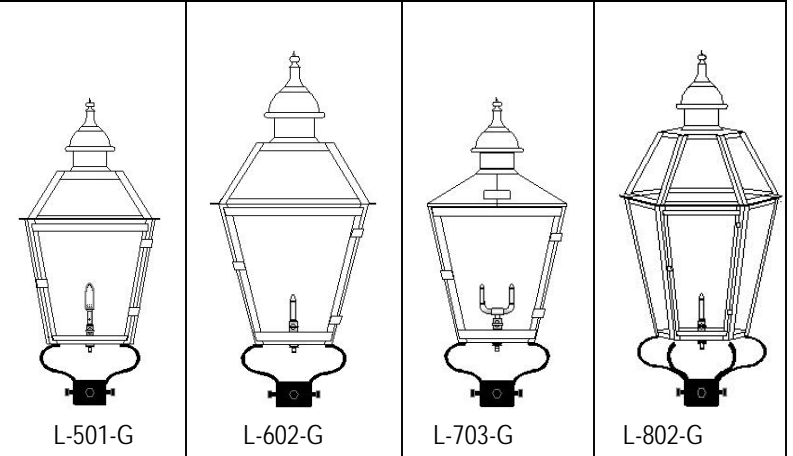

900 SERIES – GAS MODEL, FOUR SIDED

- L901-G POST MOUNT 1 GAS BURNER MANTLE
- L902-G POST MOUNT 1 OPEN FLAME BURNER
- L903-G POST MOUNT 2 OPEN FLAME BURNERS
- L904-G POST MOUNT 2 GAS BURNER MANTLES

400 SERIES – GAS MODEL, SIX SIDED

- L401-G POST MOUNT 1 GAS BURNER MANTLE
- L402-G POST MOUNT 1 OPEN FLAME BURNER
- L403-G POST MOUNT 2 OPEN FLAME BURNERS
- L404-G POST MOUNT 2 GAS BURNER MANTLES

1100 SERIES – GAS MODEL, FOUR SIDED

- L1101-G POST MOUNT 1 GAS BURNER MANTLE
- L1102-G POST MOUNT 1 OPEN FLAME BURNER
- L1103-G POST MOUNT 2 OPEN FLAME BURNERS
- L1104-G POST MOUNT 2 GAS BURNER MANTLES

500 SERIES – GAS MODEL, SIX SIDED

- L501-G POST MOUNT 1 GAS BURNER MANTLE
- L502-G POST MOUNT 1 OPEN FLAME BURNER
- L503-G POST MOUNT 2 OPEN FLAME BURNERS
- L504-G POST MOUNT 2 GAS BURNER MANTLES

1300 SERIES – GAS MODEL, FOUR SIDED

- L1301-G POST MOUNT 1 GAS BURNER MANTLE
- L1302-G POST MOUNT 1 OPEN FLAME BURNER
- L1303-G POST MOUNT 2 OPEN FLAME BURNERS
- L1304-G POST MOUNT 2 GAS BURNER MANTLES

600 SERIES – GAS MODEL, SIX SIDED

- L601-G POST MOUNT 1 GAS BURNER MANTLE
- L602-G POST MOUNT 1 OPEN FLAME BURNER
- L603-G POST MOUNT 2 OPEN FLAME BURNERS
- L604-G POST MOUNT 2 GAS BURNER MANTLES

1400 SERIES – GAS MODEL, FOUR SIDED

- L1401-G POST MOUNT 1 GAS BURNER MANTLE
- L1402-G POST MOUNT 1 OPEN FLAME BURNER
- L1403-G POST MOUNT 2 OPEN FLAME BURNERS
- L1404-G POST MOUNT 2 GAS BURNER MANTLES

1500 SERIES – GAS MODEL, FOUR SIDED

- L1501-G POST MOUNT 1 GAS BURNER MANTLE
- L1502-G POST MOUNT 1 OPEN FLAME BURNER
- L1503-G POST MOUNT 2 OPEN FLAME BURNERS
- L1504-G POST MOUNT 2 GAS BURNER MANTLES